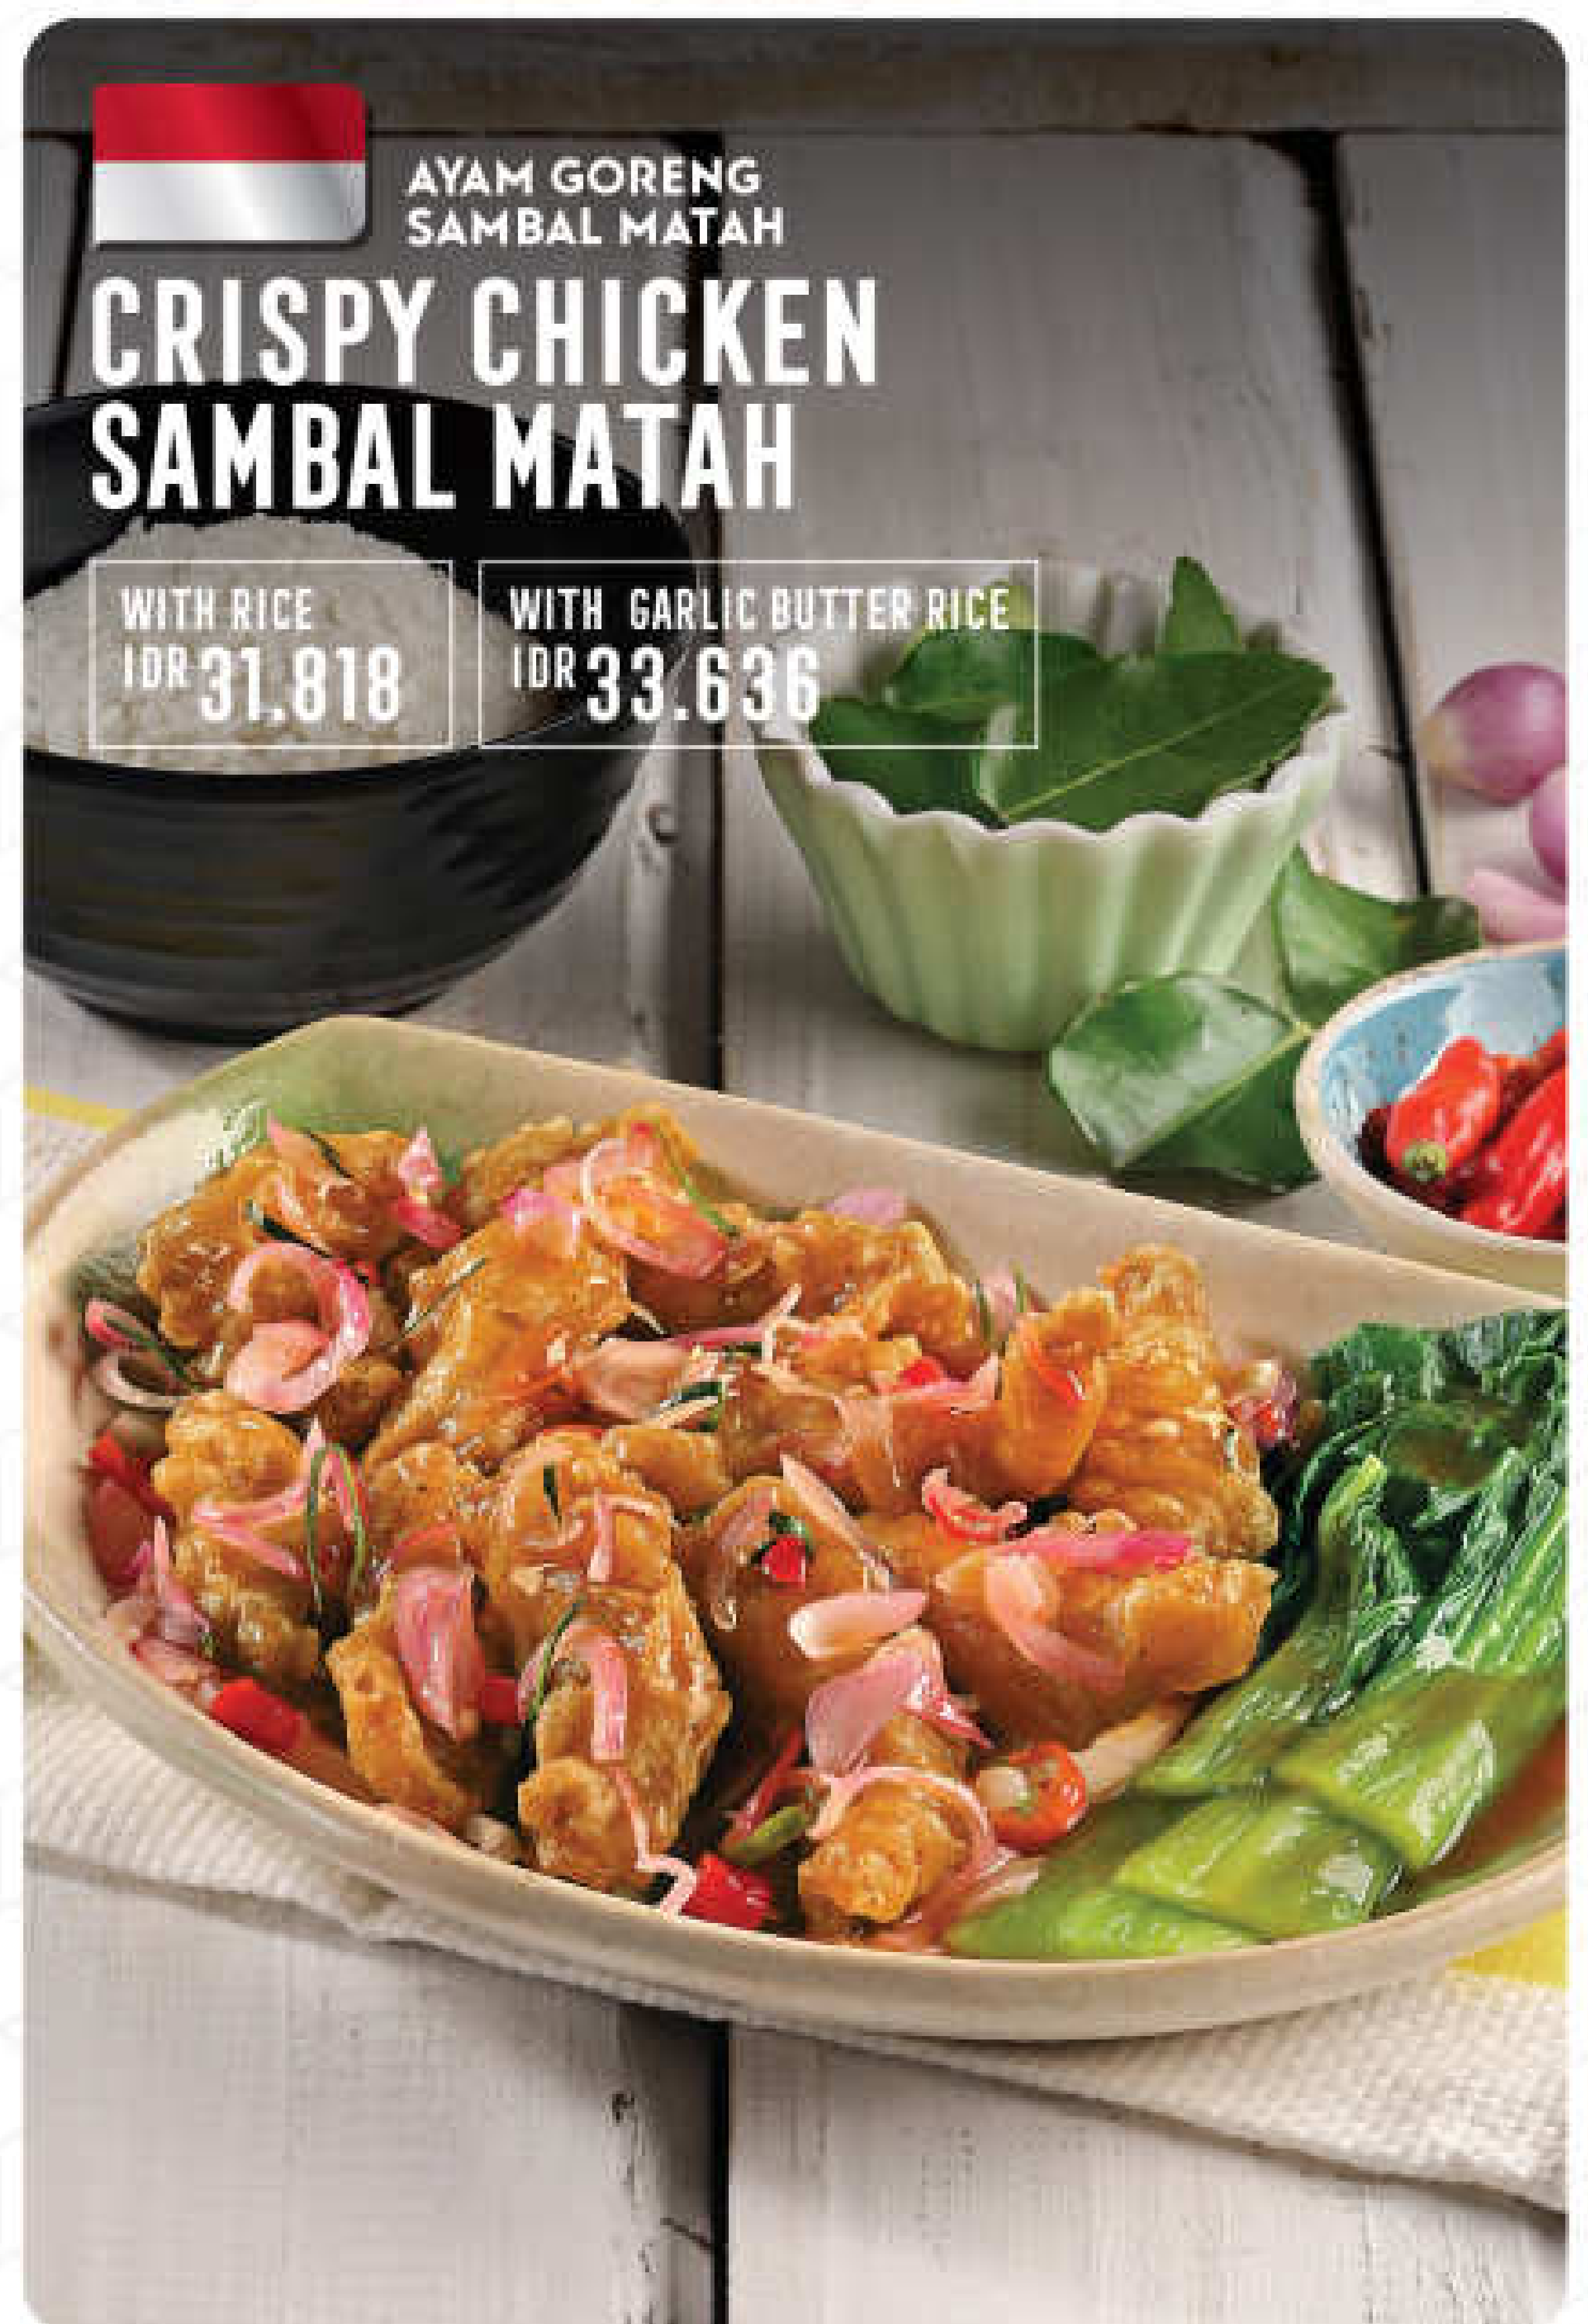

SMART COMBO SET