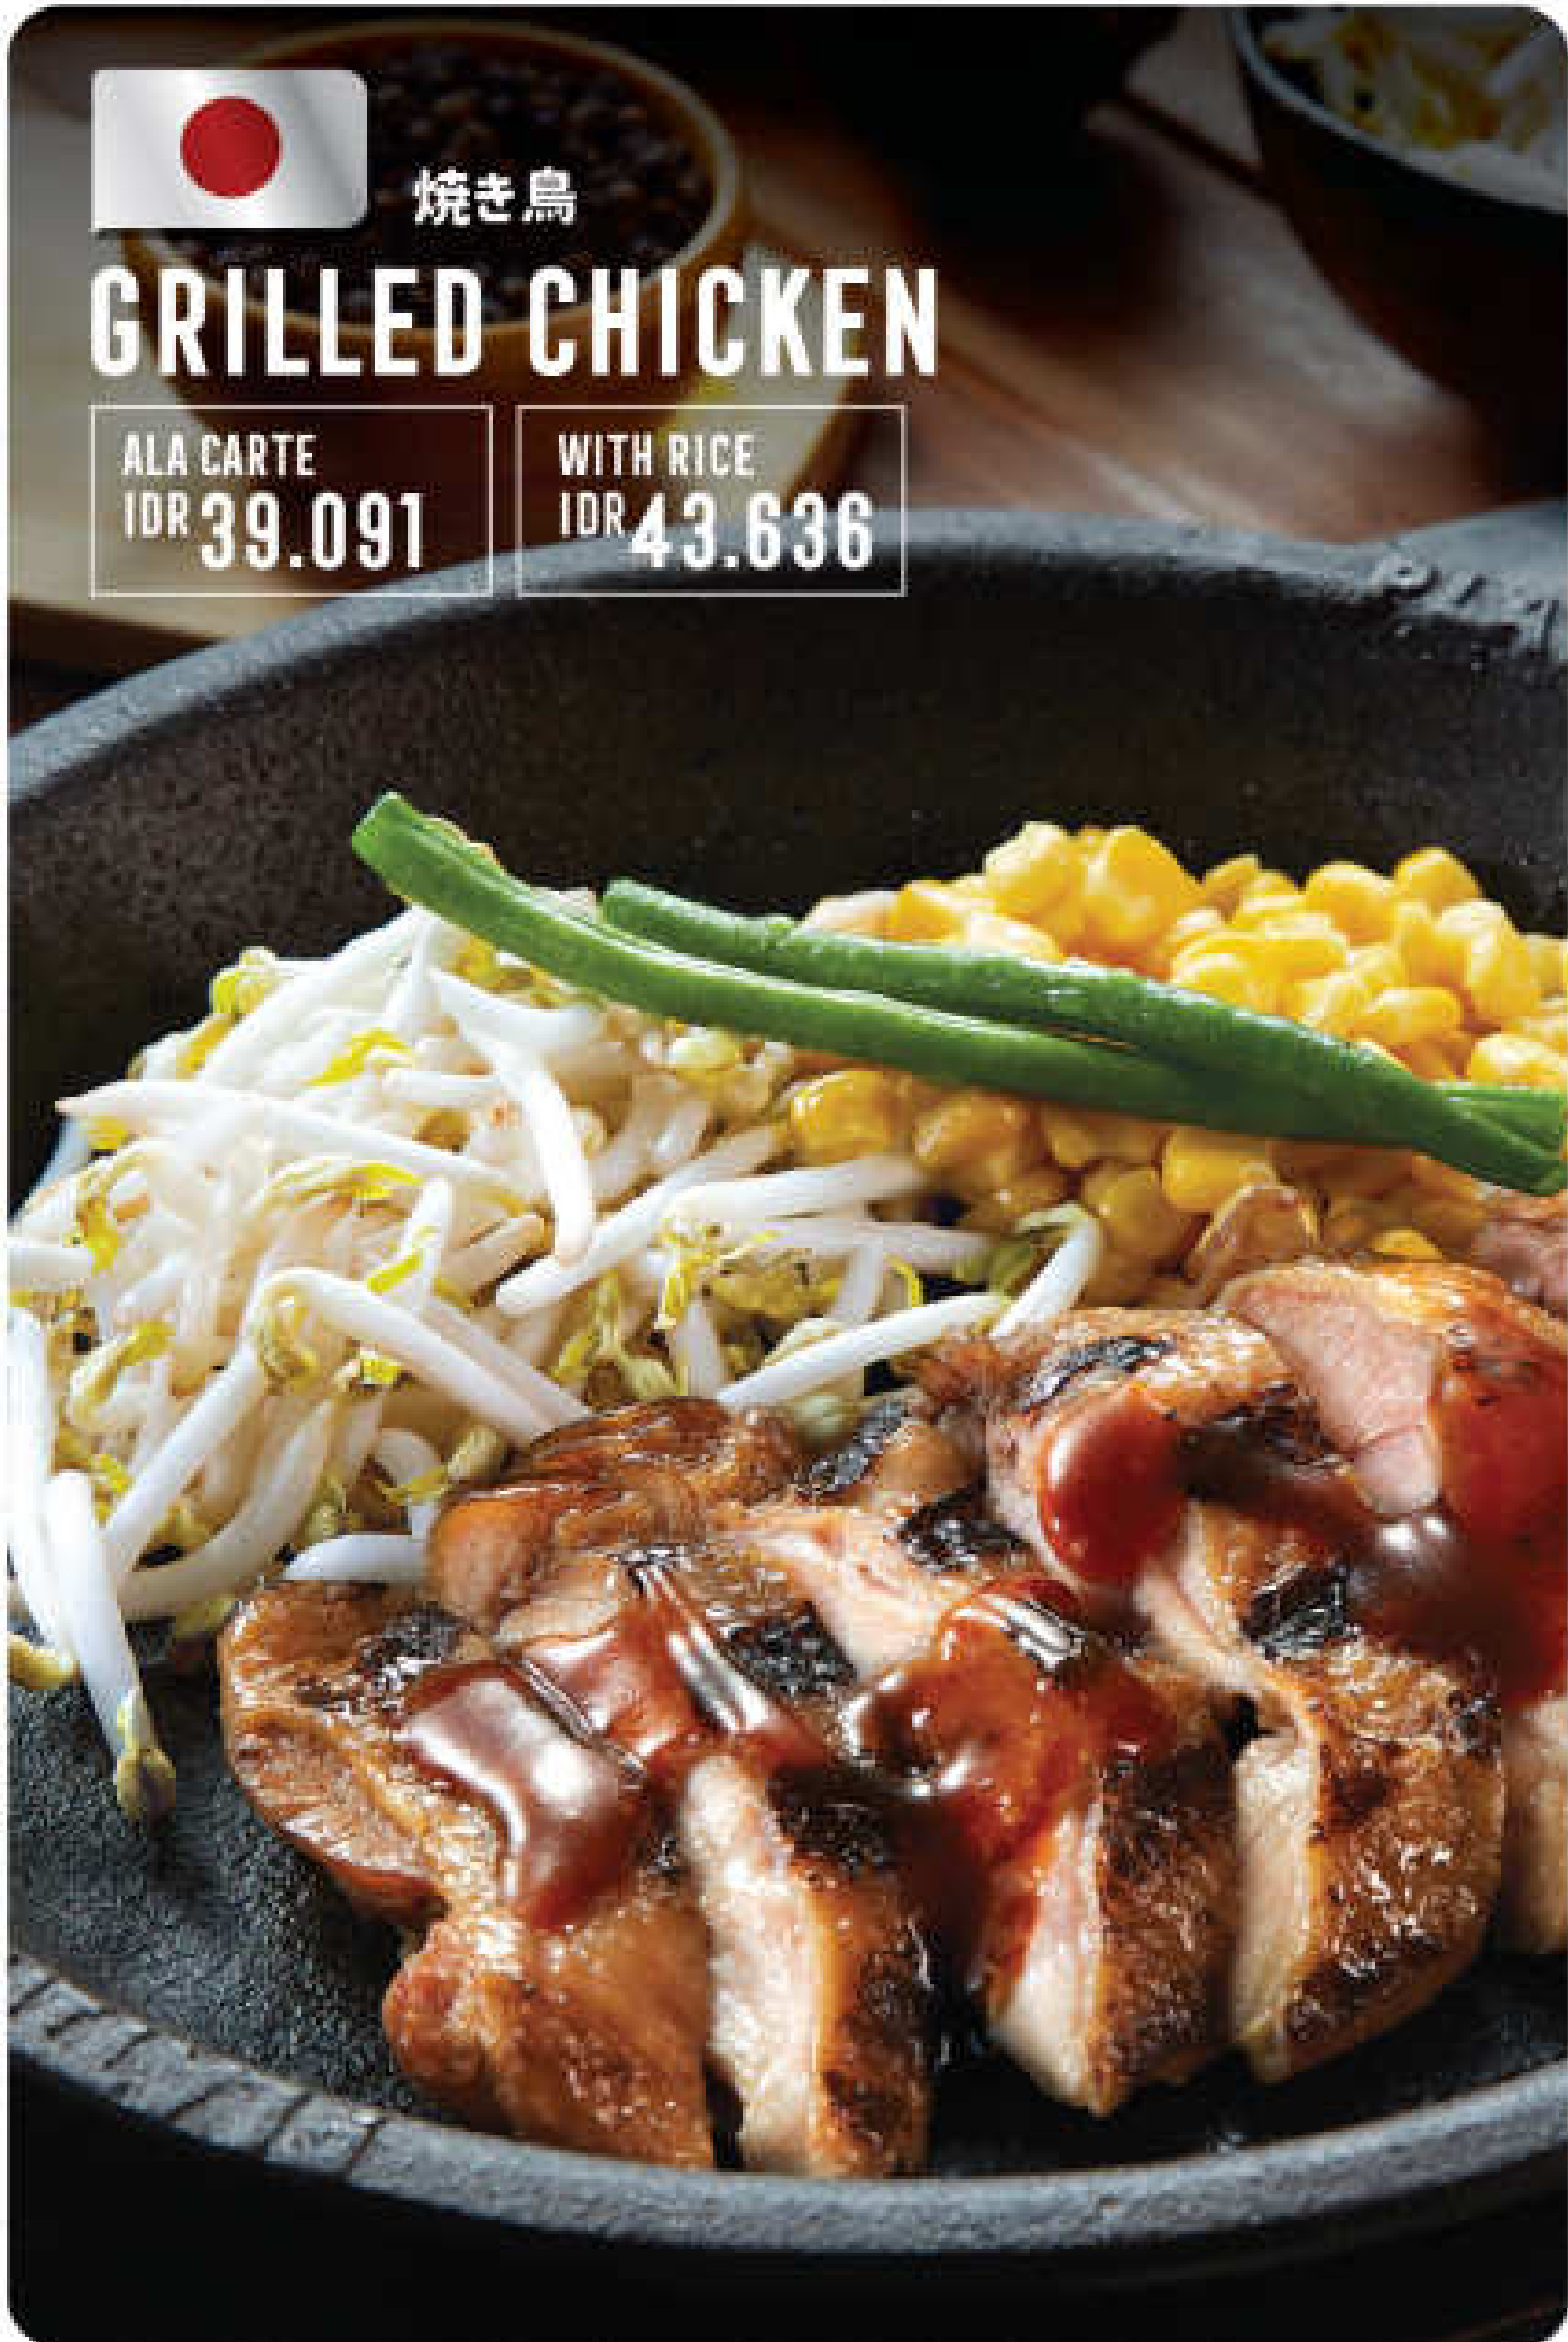

焼き鳥

GRILLED CHICKEN

ALA CARTE
IDR 39.091

WITH RICE
IDR 43.636